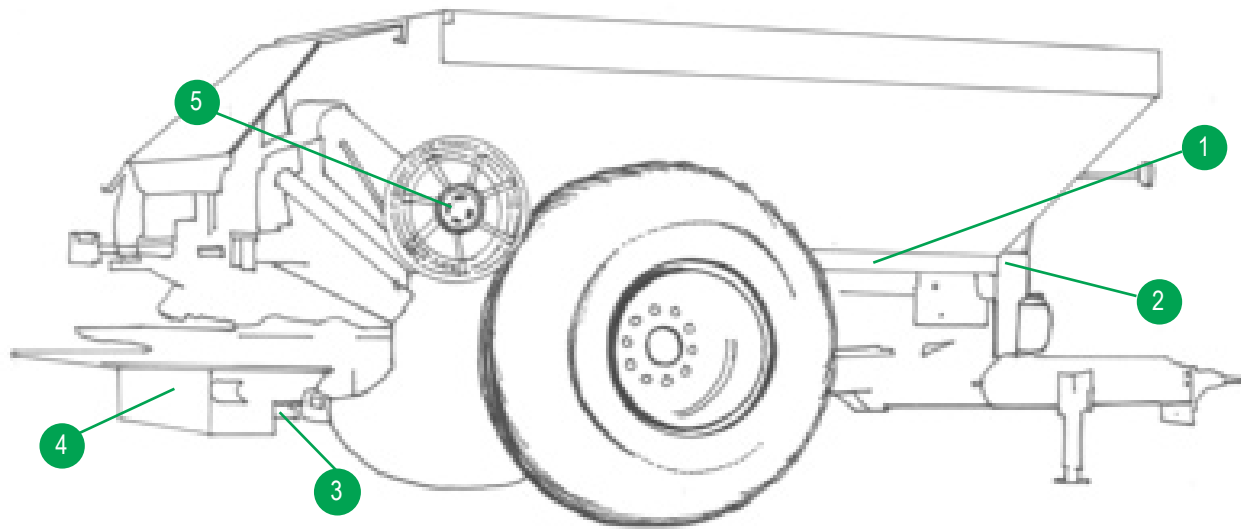

BREDAL**Spreader Parts**

Key	Part No.	Description	Remarks	Qty
1	01010015	Floor Belt	K65 (6120mm)	1
1a	01010016	Floor Belt	K85(8040mm)	1
2	03006011	Back Roller(Slatted)	K65 (6120mm)	1
2a	02006104	Cap on Roller	K65 (Old Type)	AR
2b	02006105	Cap in Rubber Roller		AR
2c	03003049	Outside Cap for Rubber Roller		AR
2d	03006014	Rubber Roller under main Floor Belt		AR
3	03001117	Spreader Box Complete		1
3a	03001121	Spreader Unit	12 - 28mm	1
3b	3001105	Spread Box (Empty)		1
3c	1010102	Belting Driving Discs		2
4	3015122	6 Vane Kit Complete	Discs, Vanes, Top Rings	1
4a	3015115	Stainless Steel Disc	6 Vane	1
4b	3015018	Set of Vanes for 4 Discs	Carbide Vanes	1
4c	3015208	Set of Vanes for 4 Discs	Hardox Vanes	1
4d	3015020	Set of Vanes for 6 Discs	Carbide Vanes	1
4e	3015120	Disc for Limespreader	12 - 36mm	AR
4f	3015201	Stainless Steel Top Ring	4 Vane	AR
4g	3015204	Stainless Steel Top Ring	6 vane	AR
4h	3008697	4 Vane Kit Complete	Discs, Vanes, Top Rings	1
5	3004051	Steel Cage Wheel		1
5a	3004052	Steel Cage Wheel	K85 - K105	1